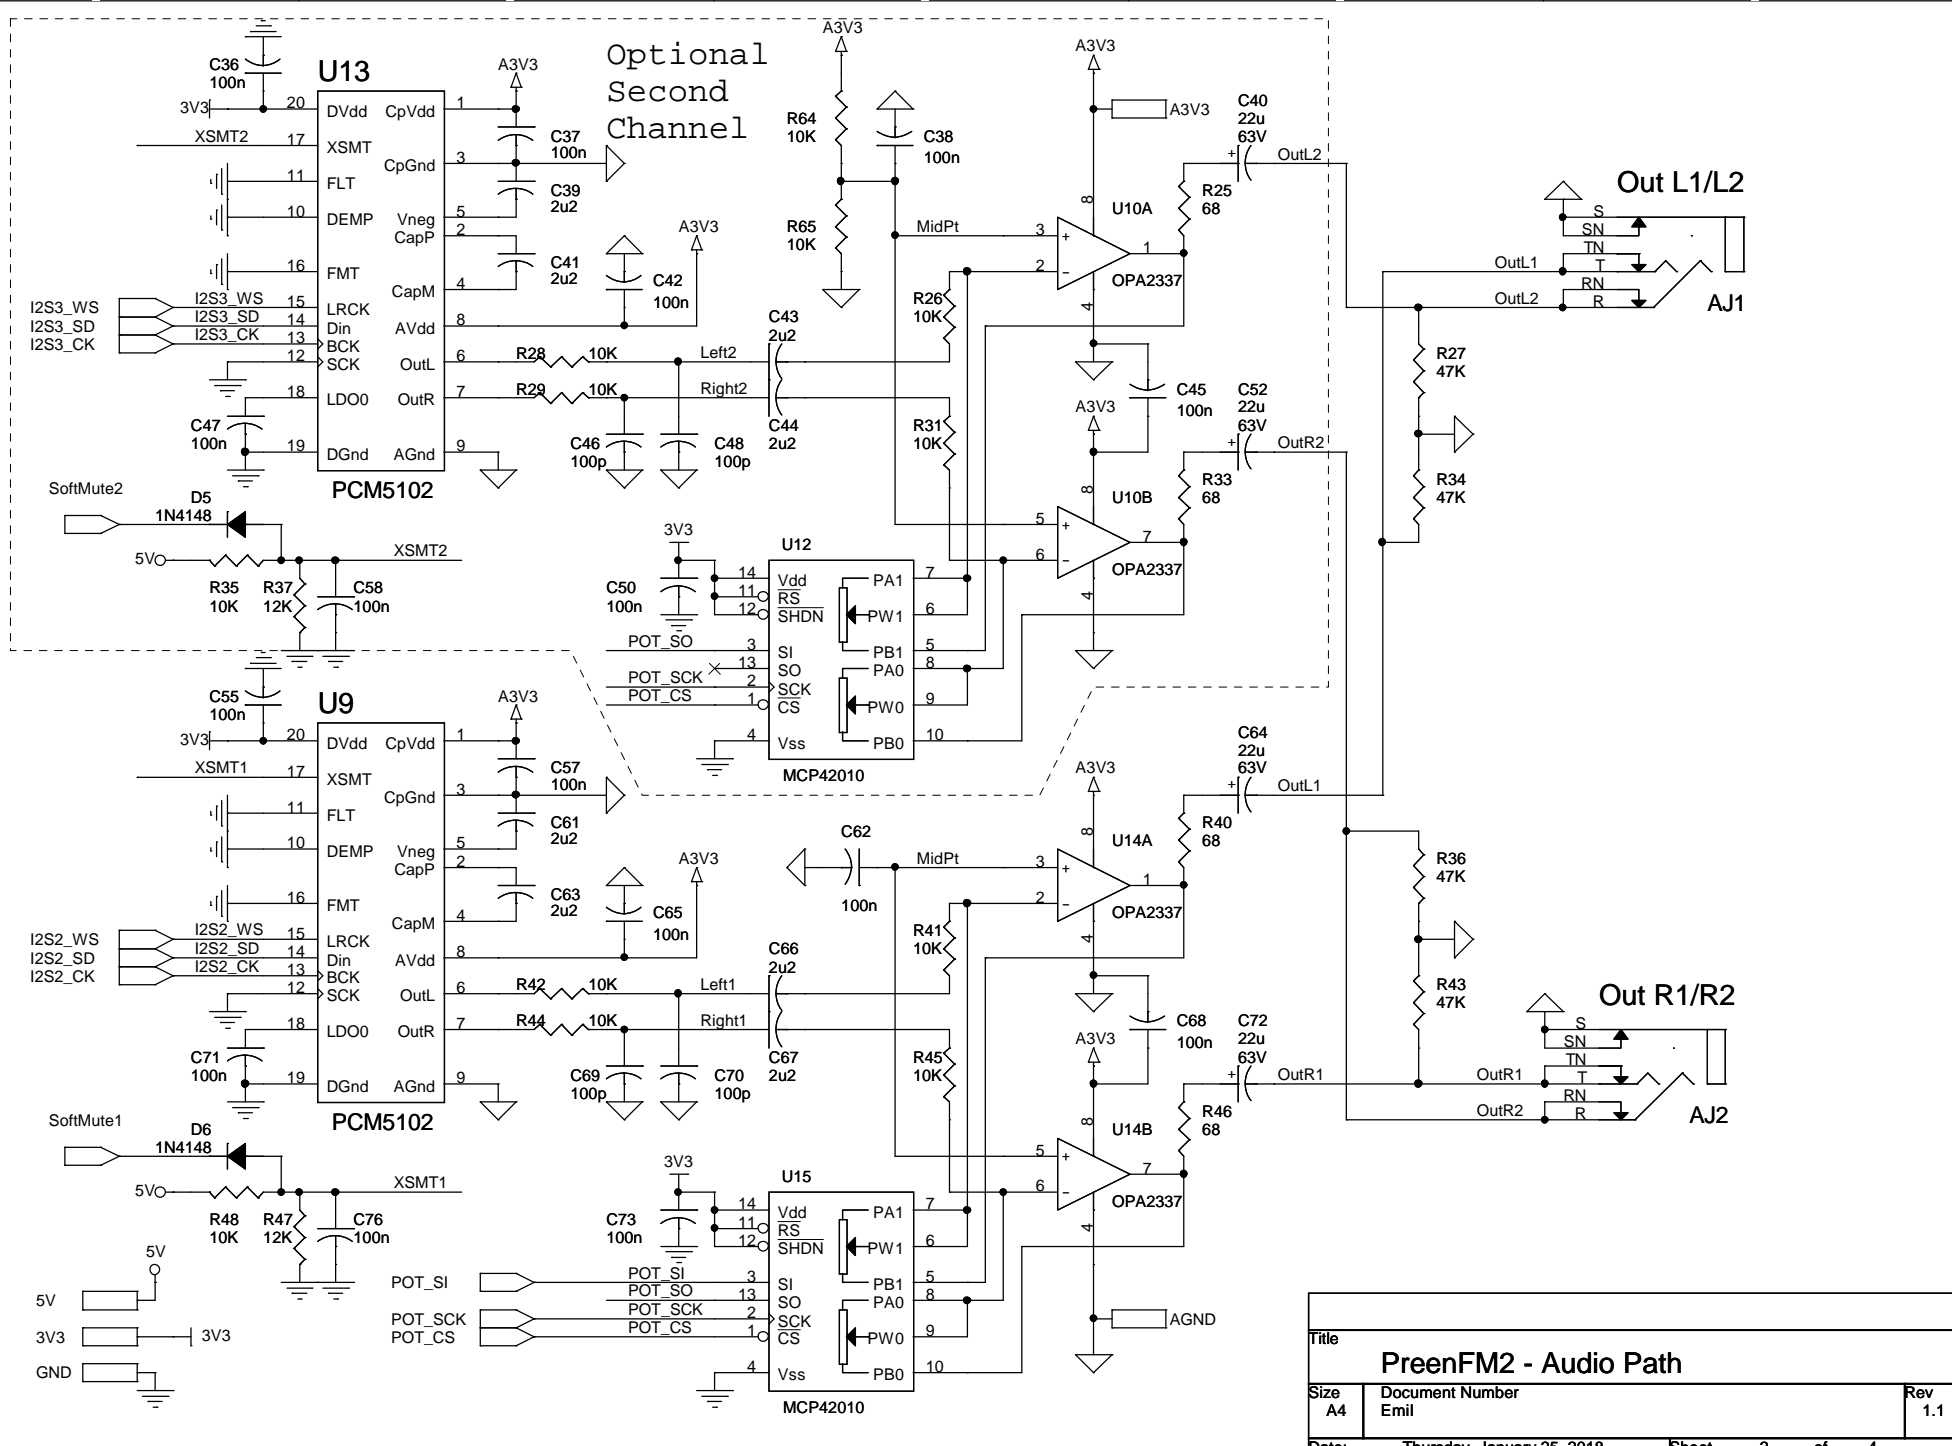

Title		
PreenFM2 - SMD version		
Size	Document Number	Rev
A4	Emil	1.1
Date:	Thursday, January 25, 2018	Sheet 1 of 4

Title		
PreenFM2 - Audio Path		
Size	Document Number	Rev
A4	Emil	1.1
Date:	Thursday, January 25, 2018	Sheet 2 of 4

Title		
PreenFM2 - MIDI & AUX Interface		
Size	Document Number	Rev
A4	Emil	1.1
Date:	Thursday, January 25, 2018	Sheet 3 of 4

D
C
B
A

STM32F103 pull-up
40Kohm and 100nF
debounce of ~3ms

STM1 Pgm

Title		
PreenFM2 - Surface Control		
Size	Document Number	Rev
A4	Emil	1.1
Date:	Friday, January 26, 2018	Sheet 4 of 4