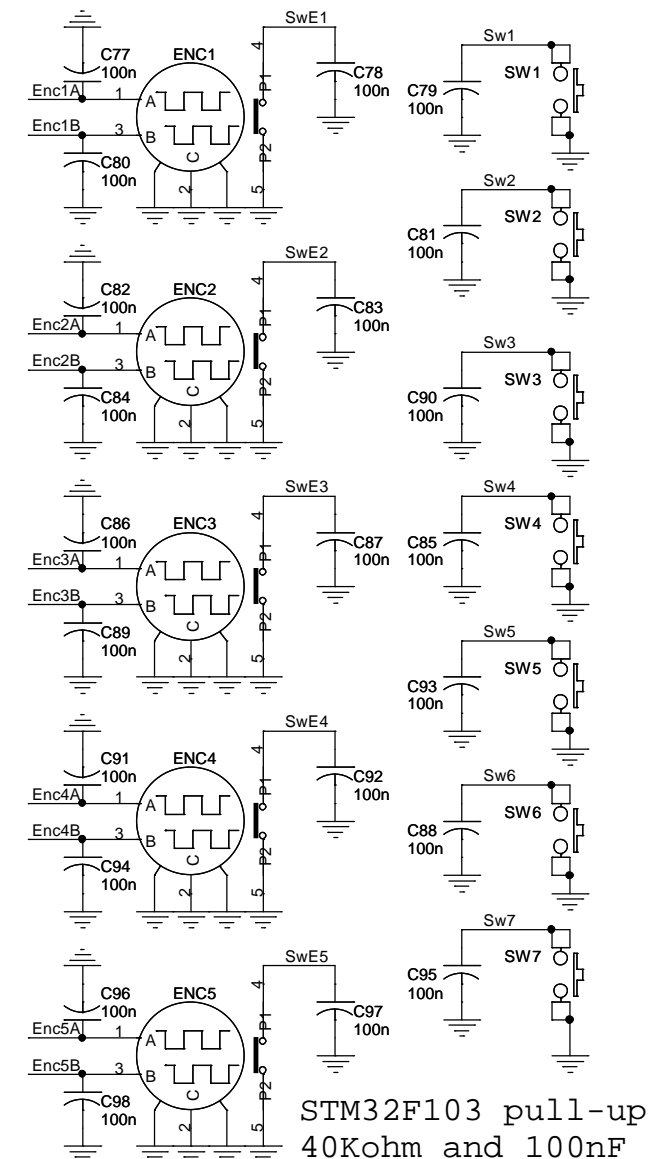

Title		
PreenFM2 - SMD version		
Size	Document Number	Rev
A4	Emil	1.1
Date:	Thursday, January 25, 2018	Sheet 1 of 4

Title		
PreenFM2 - Audio Path		
Size	Document Number	Rev
A4	Emil	1.1
Date:	Thursday, January 25, 2018	Sheet 2 of 4

Title		
PreenFM2 - MIDI & AUX Interface		
Size	Document Number	Rev
A4	Emil	1.1
Date:	Thursday, January 25, 2018	Sheet 3 of 4

D
C
B
A

STM32F103 pull-up
40Kohm and 100nF
debounce of ~3ms

STM1 Pgm

Title		
PreenFM2 - Surface Control		
Size	Document Number	Rev
A4	Emil	1.1
Date:	Friday, January 26, 2018	Sheet 4 of 4