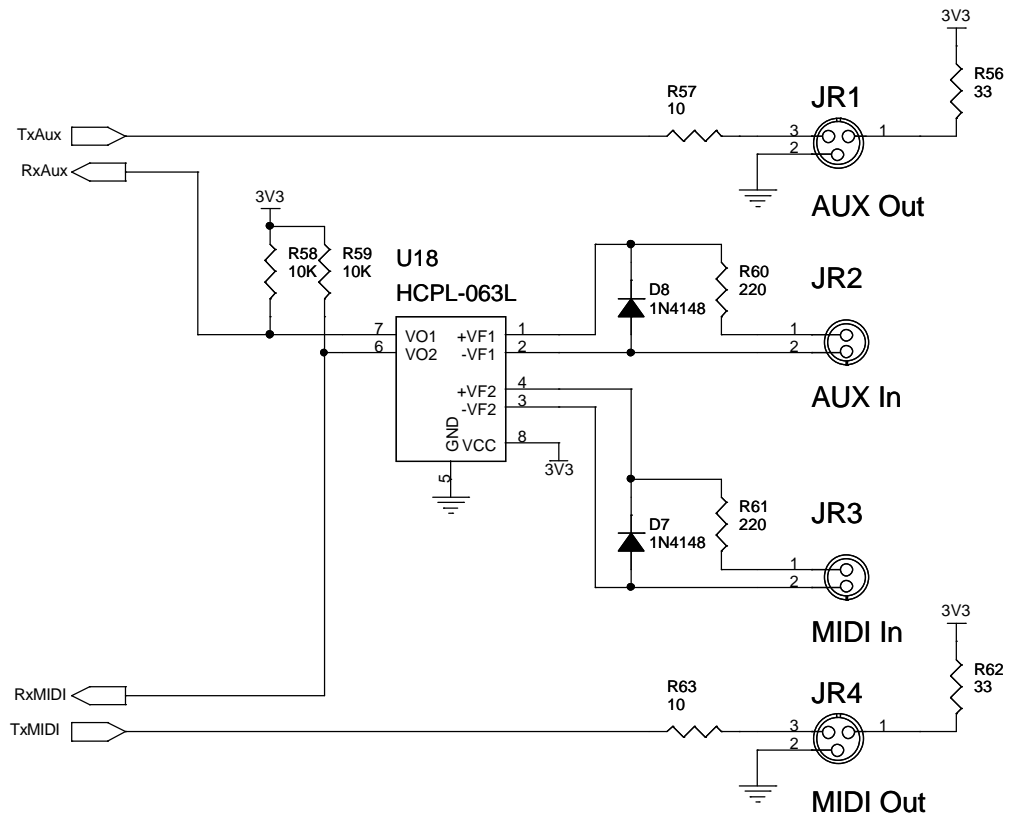

Title		
PreenFM2 - SMD version		
Size	Document Number	Rev
A4	Emil	1.1
Date:	Thursday, January 25, 2018	Sheet 1 of 4

Title		
PreenFM2 - Audio Path		
Size	Document Number	Rev
A4	Emil	1.1
Date:	Thursday, January 25, 2018	Sheet 2 of 4

Title		
PreenFM2 - MIDI & AUX Interface		
Size	Document Number	Rev
A4	Emil	1.1
Date:	Thursday, January 25, 2018	Sheet 3 of 4

D
C
B
A

STM32F103 pull-up
40Kohm and 100nF
debounce of ~3ms

STM1 Pgm

Title		
PreenFM2 - Surface Control		
Size	Document Number	Rev
A4	Emil	1.1
Date:	Friday, January 26, 2018	Sheet 4 of 4