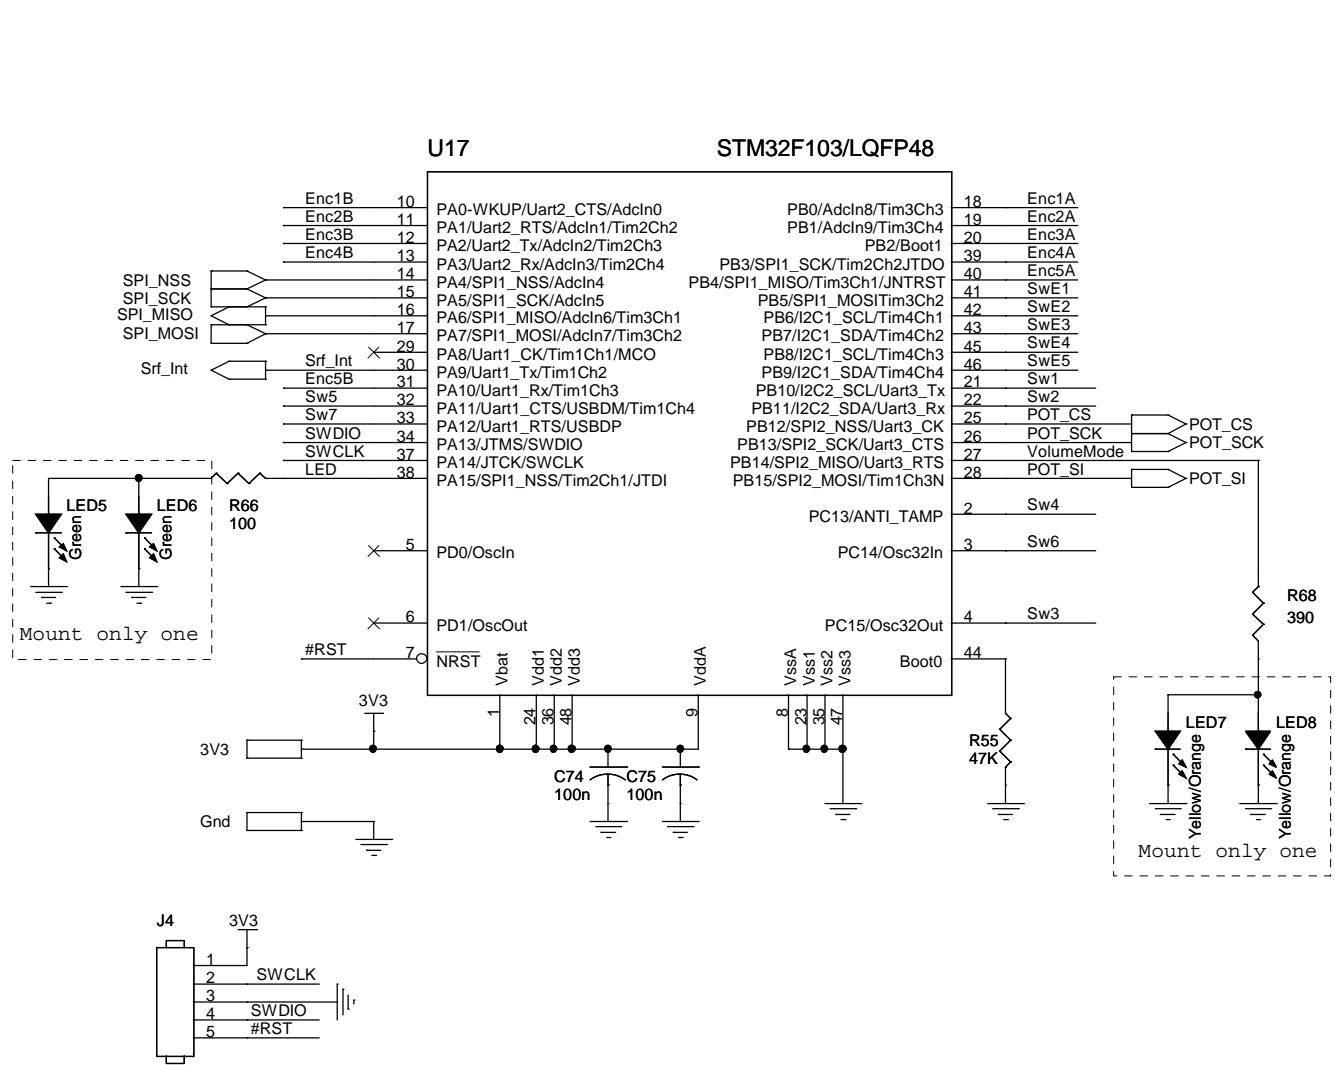

Title		
PreenFM2 - SMD version		
Size	Document Number	Rev
A4	Emil	1.1
Date:	Thursday, January 25, 2018	Sheet 1 of 4

Title		
PreenFM2 - Audio Path		
Size	Document Number	Rev
A4	Emil	1.1
Date:	Thursday, January 25, 2018	Sheet 2 of 4

Title		
PreenFM2 - MIDI & AUX Interface		
Size	Document Number	Rev
A4	Emil	1.1
Date:	Thursday, January 25, 2018	Sheet 3 of 4

D
C
B
A

STM32F103 pull-up
40Kohm and 100nF
debounce of ~3ms

STM1 Pgm

Title		
PreenFM2 - Surface Control		
Size	Document Number	Rev
A4	Emil	1.1
Date:	Friday, January 26, 2018	Sheet 4 of 4