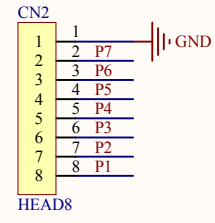

R6	R7	
NC	NC	
1K	NC	
NC	1K	
1K	1K	MP3

MUTE	Play
BUSY_LED	Play 2Hz

Title		
Size	Number	Revision
A4		
Date:	2014/7/3	Sheet of
File:	M:\JOB\MP3_MO\PM51_1.SchDoc	Drawn By: