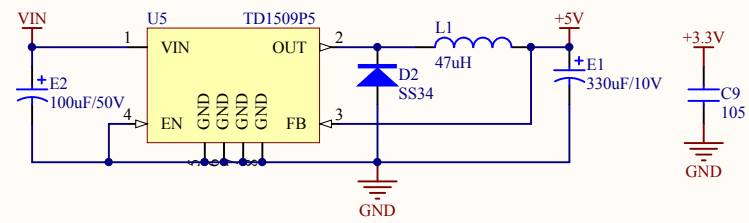

R6	R7	
NC	NC	
1K	NC	
NC	1K	
1K	1K	MP3

MUTE	Play
BUSY_LED	Play 2Hz

Title		
Size	Number	Revision
A4		
Date:	2014/7/3	Sheet of
File:	M:\JOB\MP3_MO\PM51_1.SchDoc	Drawn By: