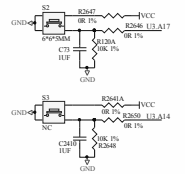

WLAN

Flash

SW

DIP

DDR

DIP

TF

POWER

IO

Rev	Number	Revision
1	001	Initial
2	002	Revise