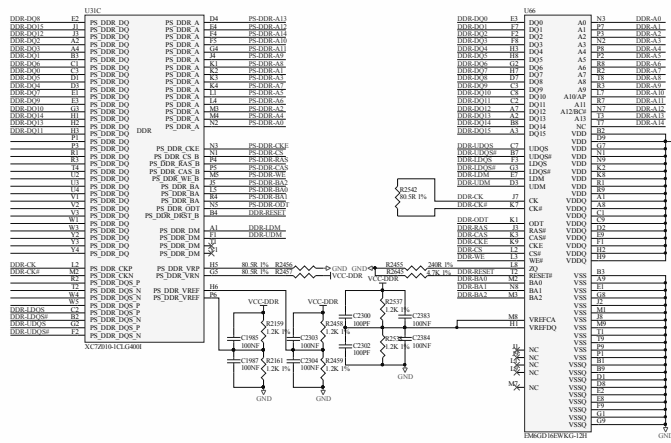

WLAN

Flash

SW

DIP

DDR

DIP

TF

POWER

IO

Rev	Number	Revision
1	001	Initial
2	002	Revise