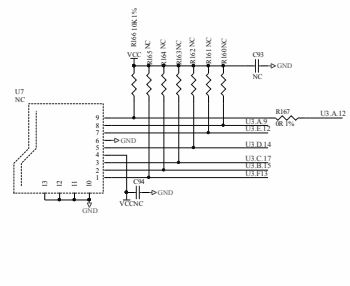

WLAN

Flash

SW

DIP

DDR

DIP

TF

POWER

IO

Rev	Number	Revision
1	001	Initial
2	002	Revise