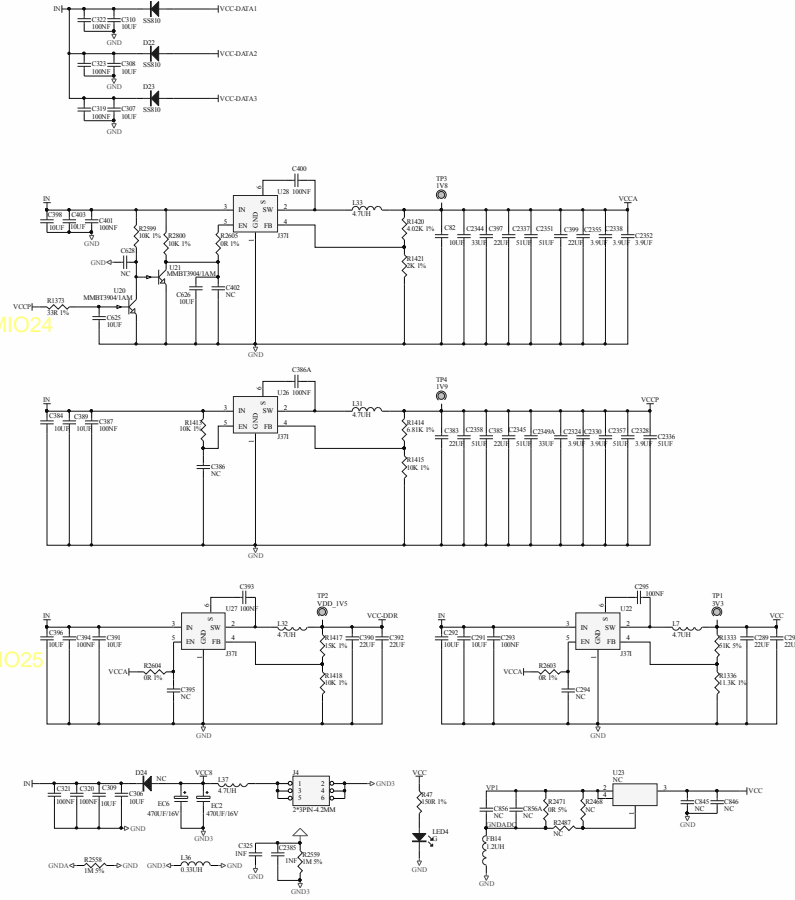

WLAN

Flash

SW

DIP

DDR

DIP

TF

POWER

IO

Rev	Number	Revision
1	001	Initial
2	002	Revise