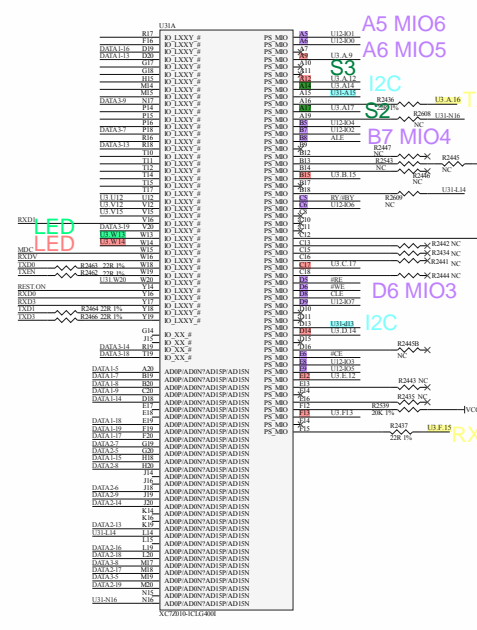

WLAN

Flash

SW

DIP

DDR

DIP

TF

POWER

IO

Rev	Number	Revision
1	001	Initial
2	002	Revise