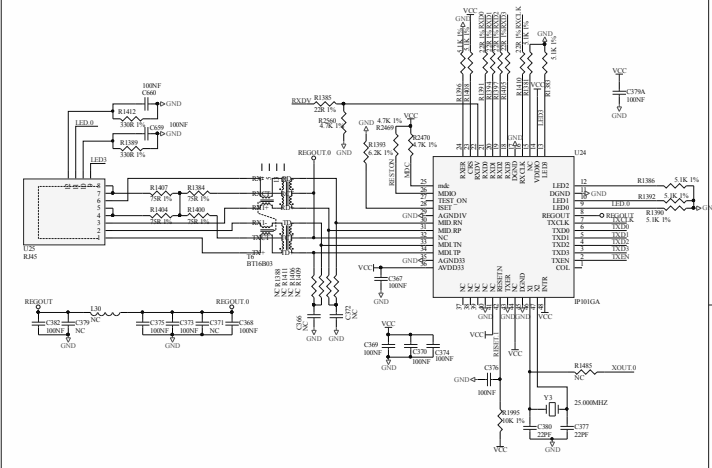

WLAN

Flash

SW

DIP

DDR

DIP

TF

POWER

IO

Rev	Number	Revision
1	001	Initial
2	002	Revise