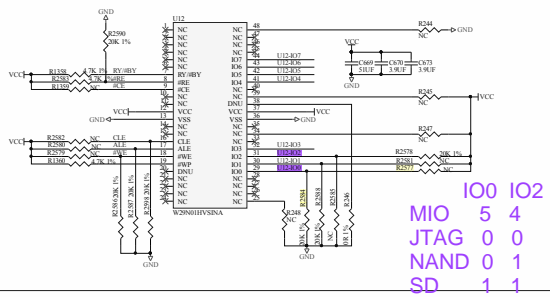

WLAN

Flash

SW

DIP

DDR

DIP

TF

POWER

IO

Rev	Number	Revision
1	001	Initial
2	002	Revise