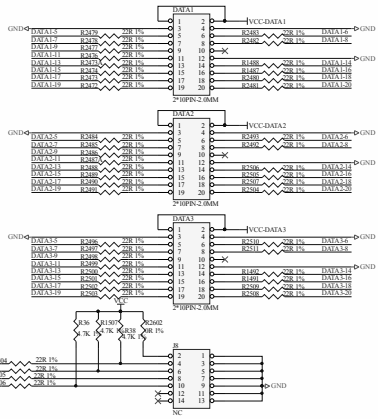

WLAN

Flash

SW

DIP

DDR

DIP

TF

POWER

IO

Rev	Number	Revision
1	001	Initial
2	002	Revise