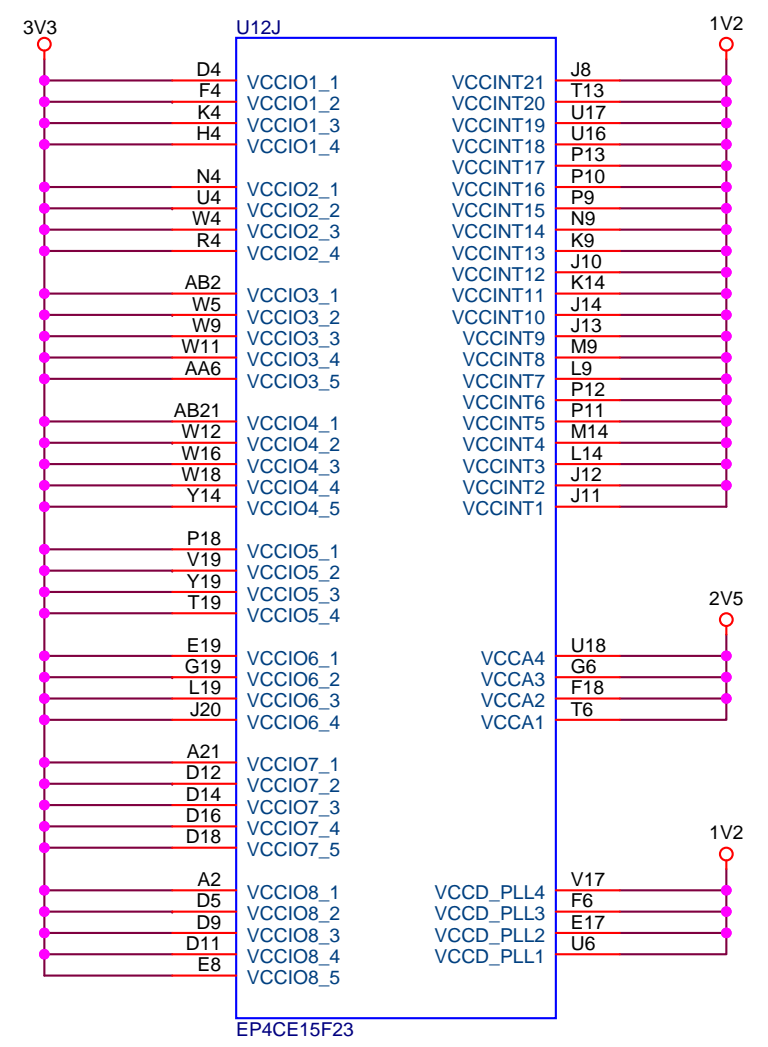

Title		
QMTECH Cyclone IV Starter Kit		
Size	Document Number	Rev
B	<QMTECH>	1
Date:	Thursday, February 28, 2019	Sheet 1 of 1

Title		
QMTECH Cyclone IV Starter Kit		
Size	Document Number	Rev
B	<QMTECH>	1
Date:	Thursday, February 28, 2019	Sheet 1 of 1

Title		
QMTECH Cyclone IV Starter Kit		
Size	Document Number	Rev
B	<QMTECH>	1
Date:	Thursday, February 28, 2019	Sheet 1 of 1

Title		
QMTECH Cyclone IV Starter Kit		
Size	Document Number	Rev
B	<Doc>	1
Date:	Thursday, February 28, 2019	Sheet 1 of 1

Title		
QMTECH Cyclone IV Starter Kit		
Size B	Document Number <Doc>	Rev 1
Date:	Thursday, February 28, 2019	Sheet 1 of 1