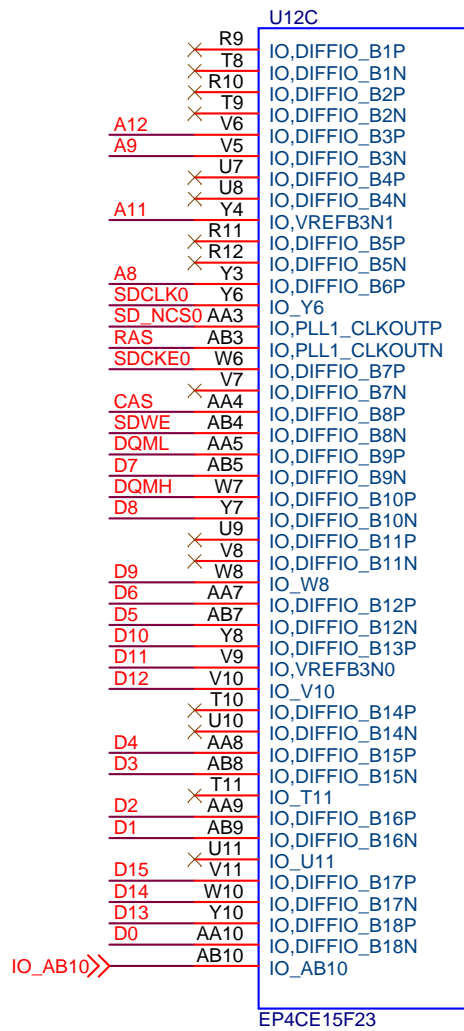

Title		
QMTECH Cyclone IV Starter Kit		
Size	Document Number	Rev
B	<QMTECH>	1
Date:	Thursday, February 28, 2019	Sheet 1 of 1

Title		
QMTECH Cyclone IV Starter Kit		
Size	Document Number	Rev
B	<QMTECH>	1
Date:	Thursday, February 28, 2019	Sheet 1 of 1

Title		
QMTECH Cyclone IV Starter Kit		
Size	Document Number	Rev
B	<QMTECH>	1
Date:	Thursday, February 28, 2019	Sheet 1 of 1

Title		
QMTECH Cyclone IV Starter Kit		
Size	Document Number	Rev
B	<Doc>	1
Date:	Thursday, February 28, 2019	Sheet 1 of 1

Title		
QMTECH Cyclone IV Starter Kit		
Size B	Document Number <Doc>	Rev 1
Date:	Thursday, February 28, 2019	Sheet 1 of 1