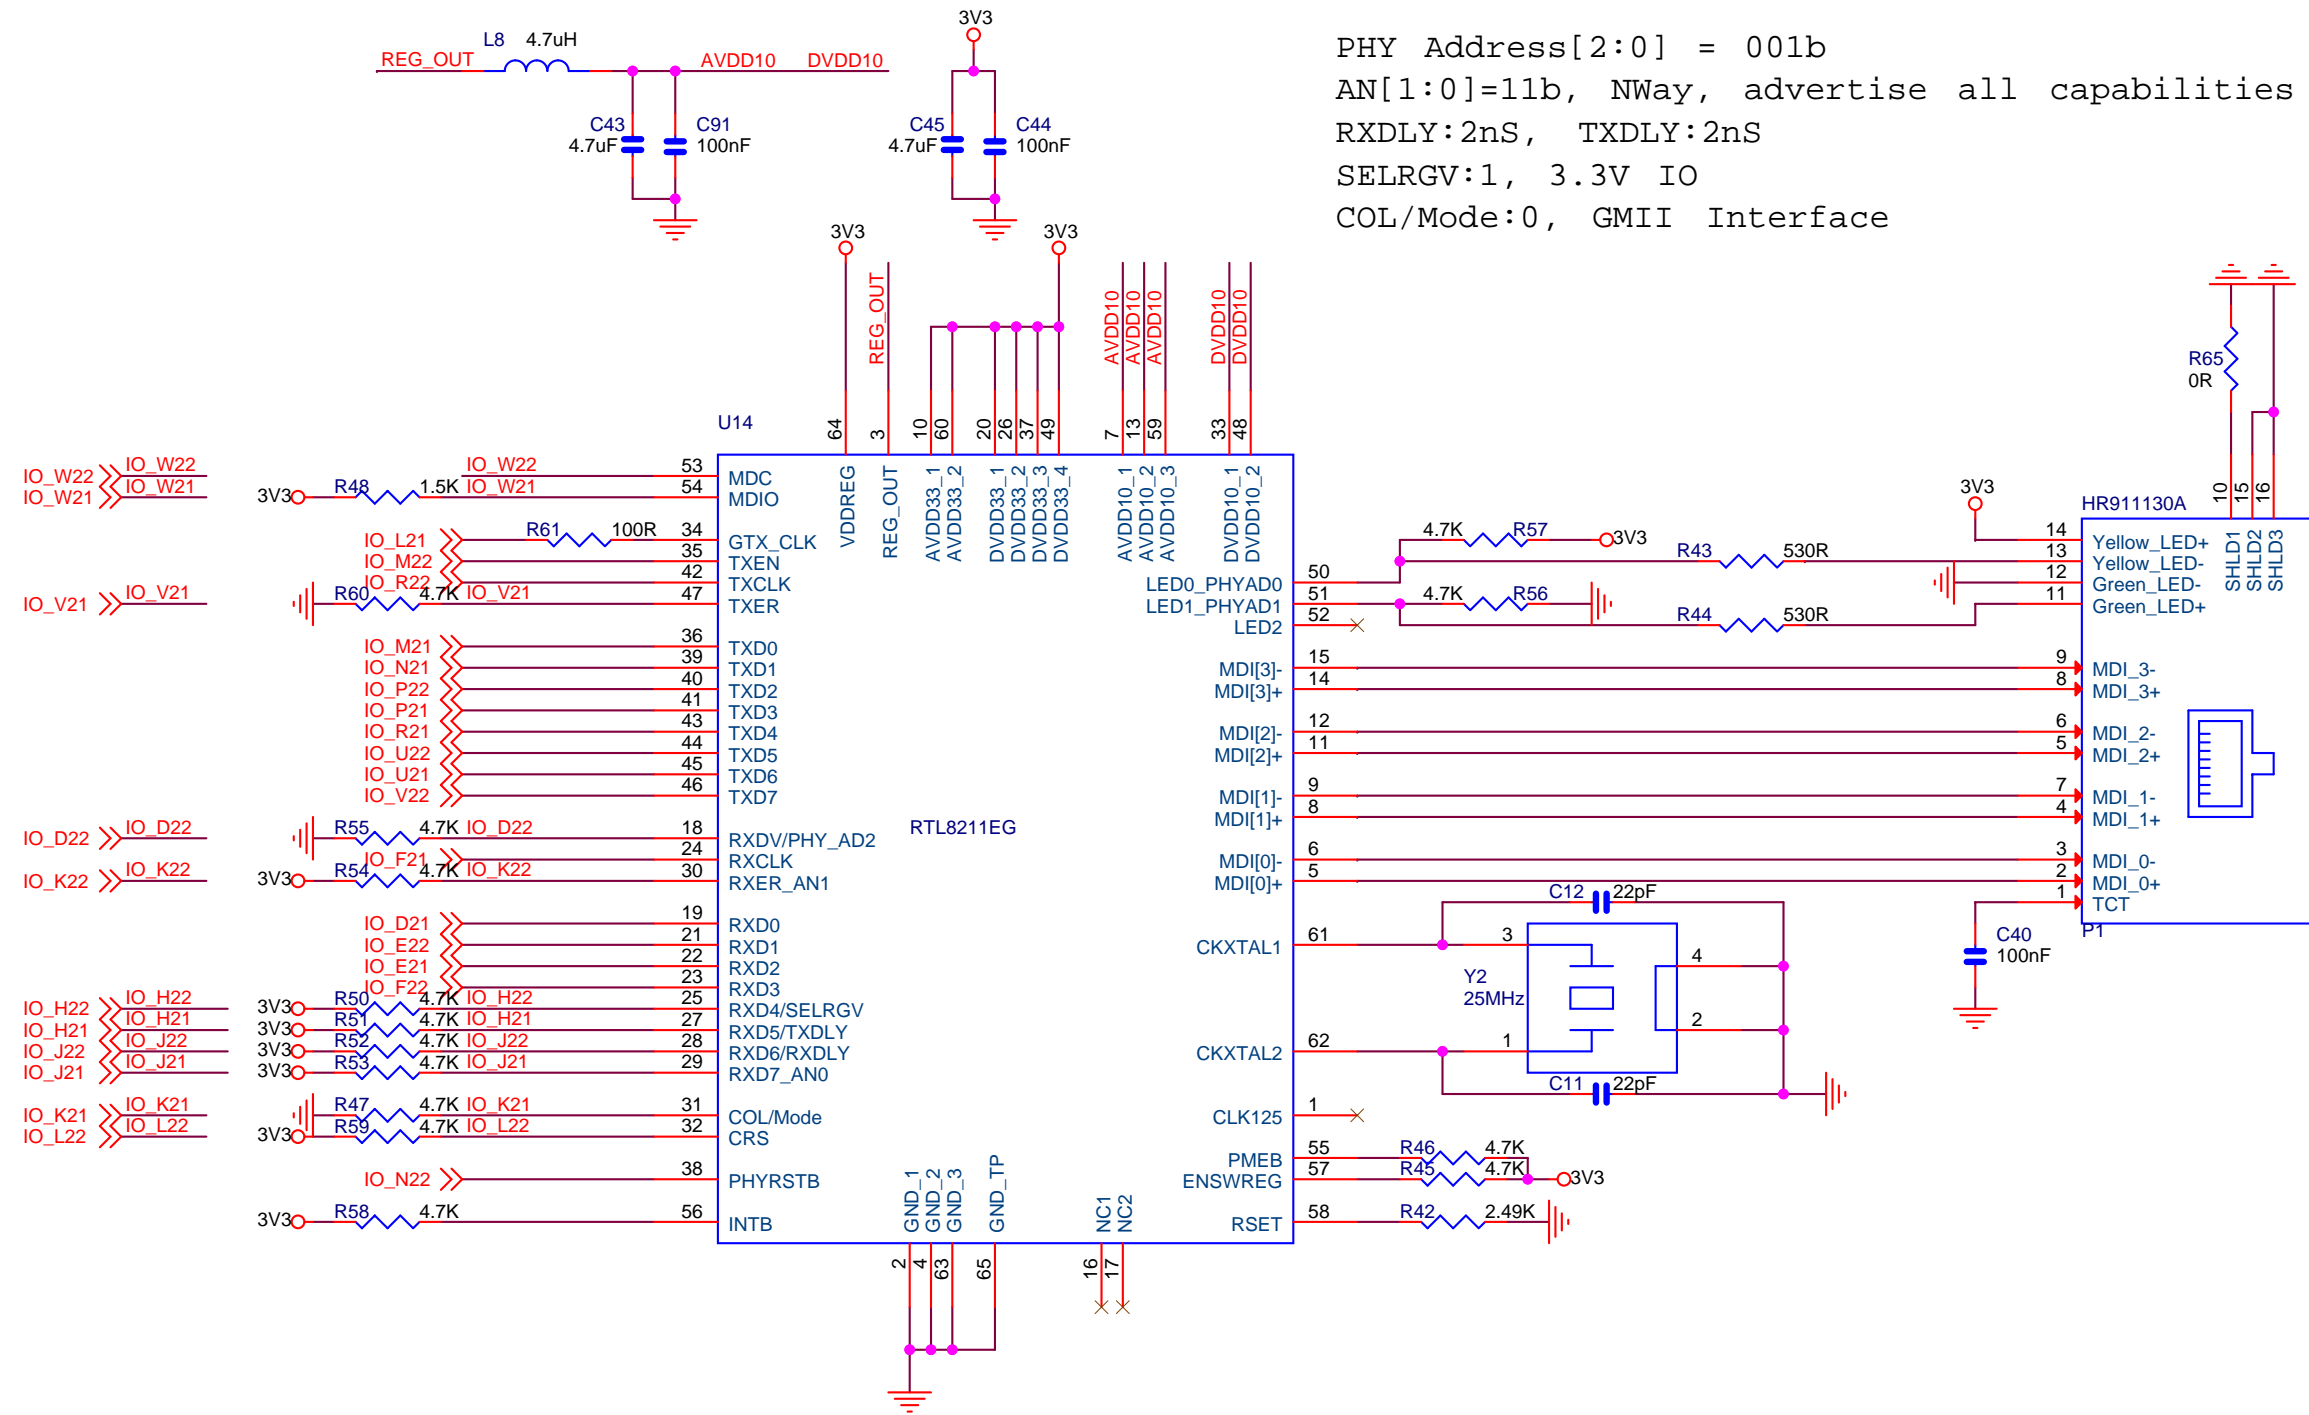

Title		
QMTECH Cyclone IV Starter Kit		
Size	Document Number	Rev
B	<QMTECH>	1
Date:	Thursday, February 28, 2019	Sheet 1 of 1

Title		
QMTECH Cyclone IV Starter Kit		
Size	Document Number	Rev
B	<QMTECH>	1
Date:	Thursday, February 28, 2019	Sheet 1 of 1

Title		
QMTECH Cyclone IV Starter Kit		
Size	Document Number	Rev
B	<QMTECH>	1
Date:	Thursday, February 28, 2019	Sheet 1 of 1

Title		
QMTECH Cyclone IV Starter Kit		
Size	Document Number	Rev
B	<Doc>	1
Date:	Thursday, February 28, 2019	Sheet 1 of 1

Title		
QMTECH Cyclone IV Starter Kit		
Size B	Document Number <Doc>	Rev 1
Date:	Thursday, February 28, 2019	Sheet 1 of 1