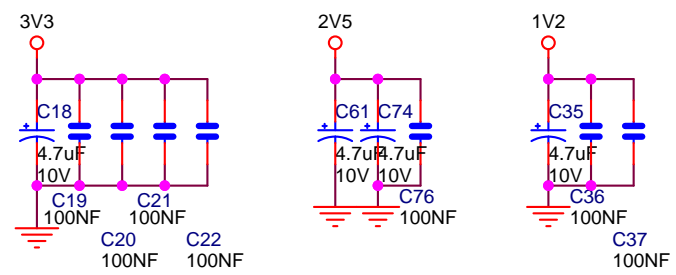

Title		
QMTECH Cyclone IV Starter Kit		
Size	Document Number	Rev
B	<QMTECH>	1
Date:	Thursday, February 28, 2019	Sheet 1 of 1

Title		
QMTECH Cyclone IV Starter Kit		
Size	Document Number	Rev
B	<QMTECH>	1
Date:	Thursday, February 28, 2019	Sheet 1 of 1

Title		
QMTECH Cyclone IV Starter Kit		
Size	Document Number	Rev
B	<QMTECH>	1
Date:	Thursday, February 28, 2019	Sheet 1 of 1

Title		
QMTECH Cyclone IV Starter Kit		
Size	Document Number	Rev
B	<Doc>	1
Date:	Thursday, February 28, 2019	Sheet 1 of 1

Title		
QMTECH Cyclone IV Starter Kit		
Size B	Document Number <Doc>	Rev 1
Date:	Thursday, February 28, 2019	Sheet 1 of 1