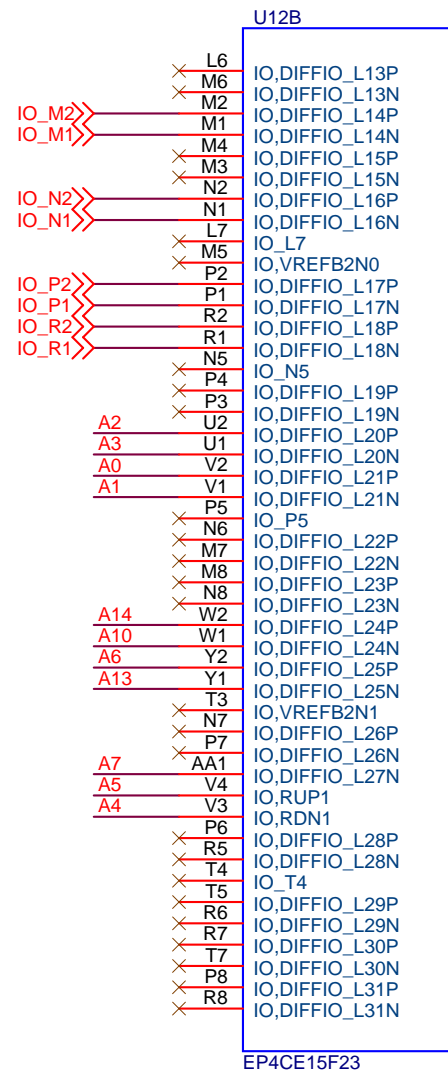

Title		
QMTECH Cyclone IV Starter Kit		
Size	Document Number	Rev
B	<QMTECH>	1
Date:	Thursday, February 28, 2019	Sheet 1 of 1

Title		
QMTECH Cyclone IV Starter Kit		
Size	Document Number	Rev
B	<QMTECH>	1
Date:	Thursday, February 28, 2019	Sheet 1 of 1

Title		
QMTECH Cyclone IV Starter Kit		
Size	Document Number	Rev
B	<QMTECH>	1
Date:	Thursday, February 28, 2019	Sheet 1 of 1

Title		
QMTECH Cyclone IV Starter Kit		
Size	Document Number	Rev
B	<Doc>	1
Date:	Thursday, February 28, 2019	Sheet 1 of 1

Title		
QMTECH Cyclone IV Starter Kit		
Size B	Document Number <Doc>	Rev 1
Date:	Thursday, February 28, 2019	Sheet 1 of 1