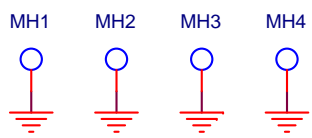

Title		
QMTECH Cyclone IV Starter Kit		
Size	Document Number	Rev
B	<QMTECH>	1
Date:	Thursday, February 28, 2019	Sheet 1 of 1

Title		
QMTECH Cyclone IV Starter Kit		
Size	Document Number	Rev
B	<QMTECH>	1
Date:	Thursday, February 28, 2019	Sheet 1 of 1