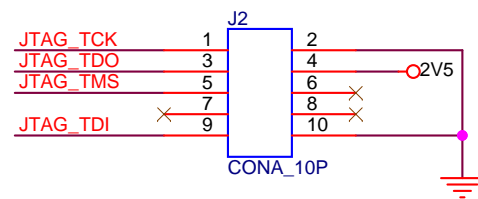

Title		
QMTECH Cyclone IV Starter Kit		
Size	Document Number	Rev
B	<QMTECH>	1
Date:	Thursday, February 28, 2019	Sheet 1 of 1

Title		
QMTECH Cyclone IV Starter Kit		
Size	Document Number	Rev
B	<QMTECH>	1
Date:	Thursday, February 28, 2019	Sheet 1 of 1