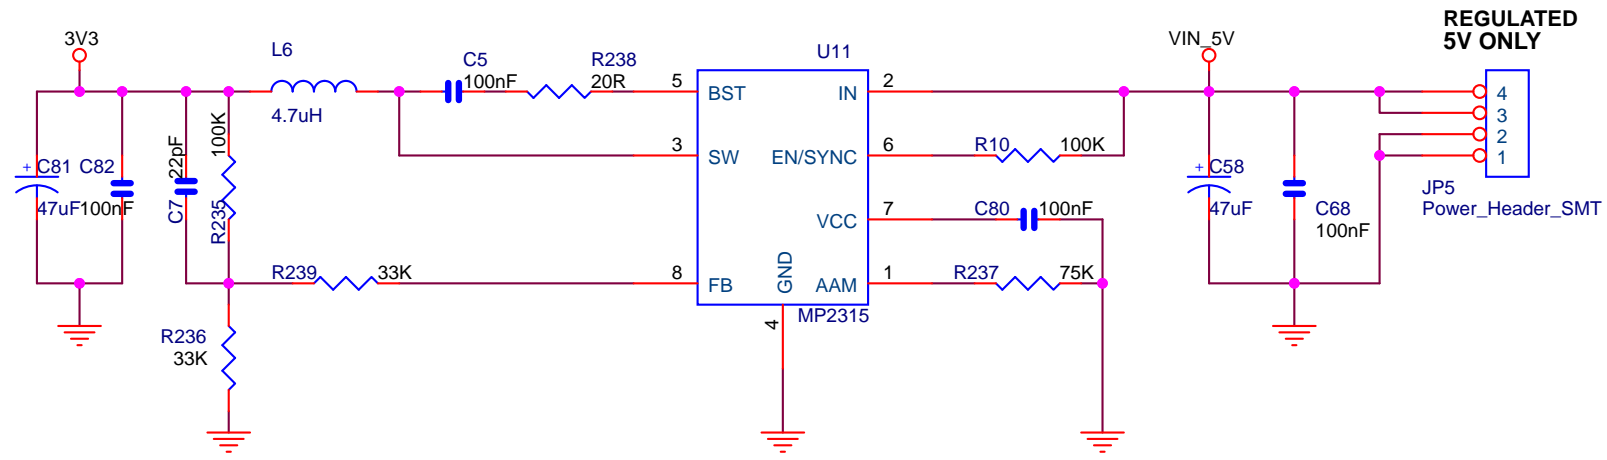

Title		
QMTECH Cyclone IV Starter Kit		
Size	Document Number	Rev
B	<QMTECH>	1
Date:	Thursday, February 28, 2019	Sheet 1 of 1

Title		
QMTECH Cyclone IV Starter Kit		
Size	Document Number	Rev
B	<QMTECH>	1
Date:	Thursday, February 28, 2019	Sheet 1 of 1

Title		
QMTECH Cyclone IV Starter Kit		
Size	Document Number	Rev
B	<QMTECH>	1
Date:	Thursday, February 28, 2019	Sheet 1 of 1

Title		
QMTECH Cyclone IV Starter Kit		
Size	Document Number	Rev
B	<Doc>	1
Date:	Thursday, February 28, 2019	Sheet 1 of 1

Title		
QMTECH Cyclone IV Starter Kit		
Size B	Document Number <Doc>	Rev 1
Date:	Thursday, February 28, 2019	Sheet 1 of 1