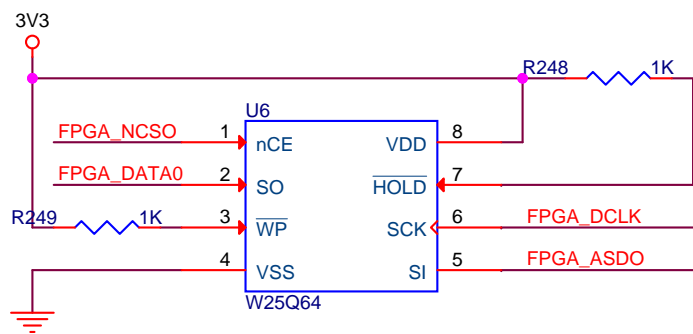

Title		
QMTECH Cyclone IV Starter Kit		
Size	Document Number	Rev
B	<QMTECH>	1
Date:	Thursday, February 28, 2019	Sheet 1 of 1

Title		
QMTECH Cyclone IV Starter Kit		
Size	Document Number	Rev
B	<QMTECH>	1
Date:	Thursday, February 28, 2019	Sheet 1 of 1

Title		
QMTECH Cyclone IV Starter Kit		
Size	Document Number	Rev
B	<QMTECH>	1
Date:	Thursday, February 28, 2019	Sheet 1 of 1

Title		
QMTECH Cyclone IV Starter Kit		
Size	Document Number	Rev
B	<Doc>	1
Date:	Thursday, February 28, 2019	Sheet 1 of 1

Title		
QMTECH Cyclone IV Starter Kit		
Size B	Document Number <Doc>	Rev 1
Date:	Thursday, February 28, 2019	Sheet 1 of 1