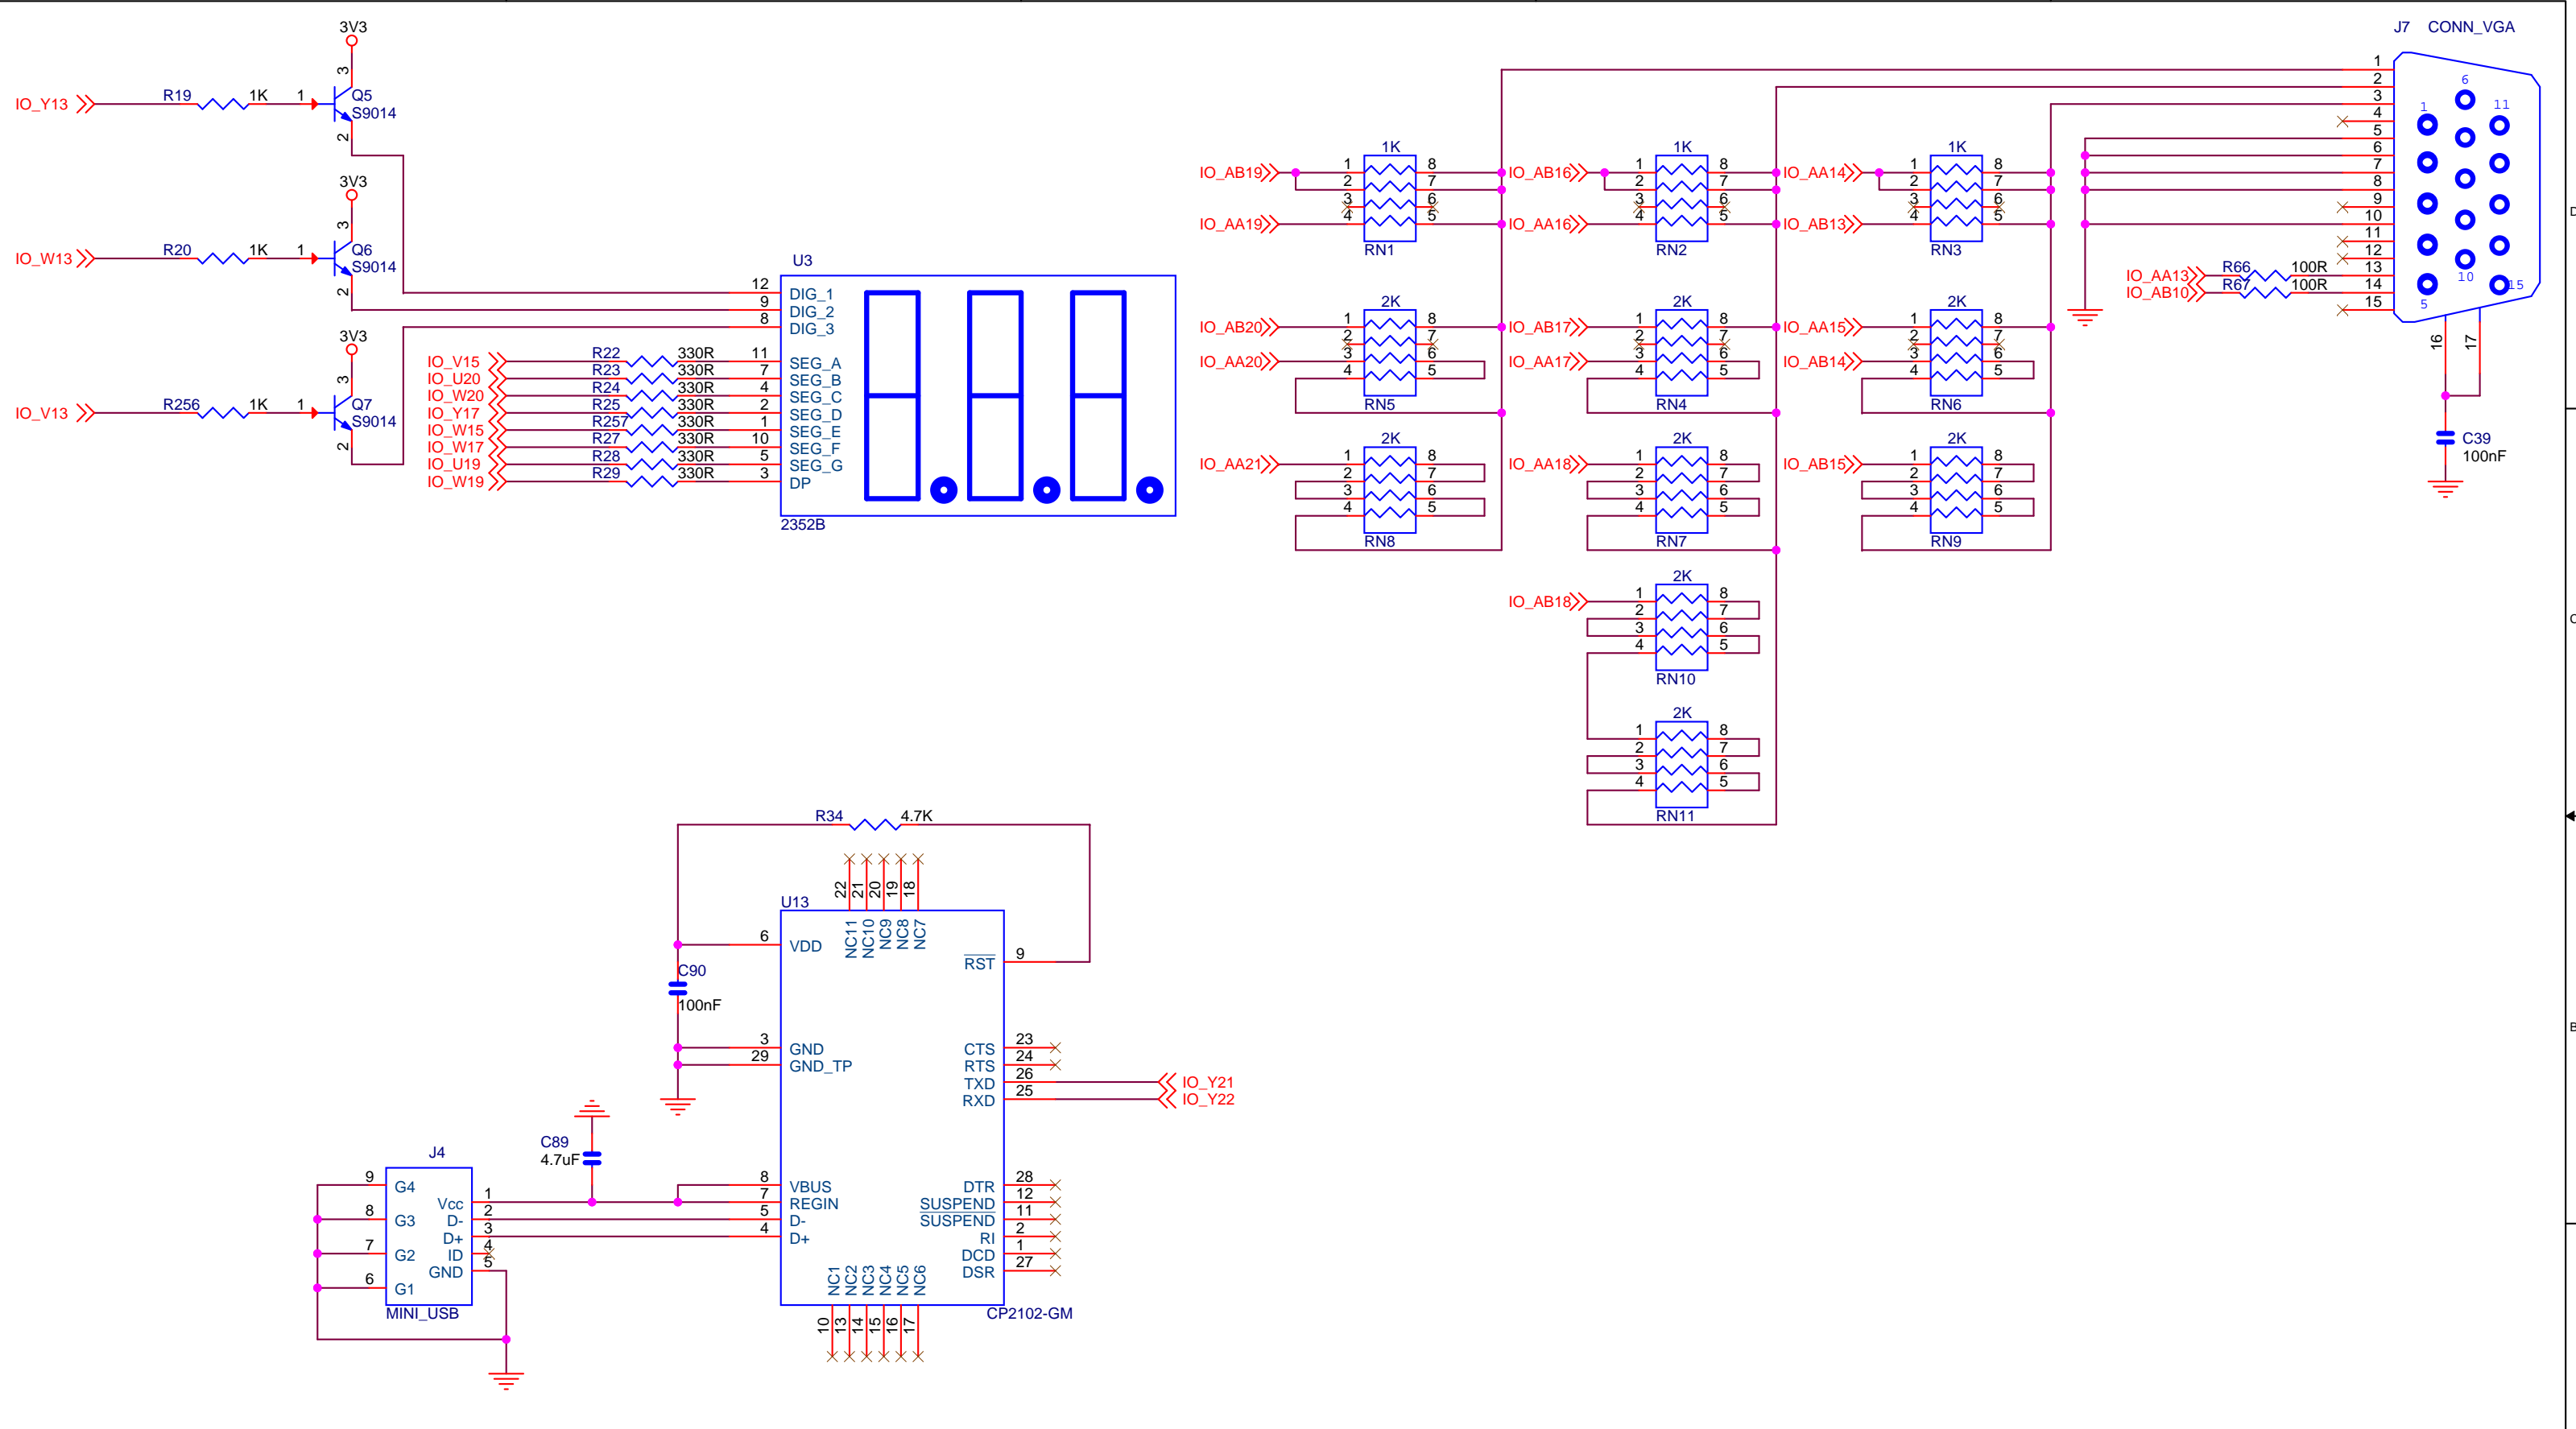

Title		
QMTECH Cyclone IV Starter Kit		
Size	Document Number	Rev
B	<QMTECH>	1
Date:	Thursday, February 28, 2019	Sheet 1 of 1

Title		
QMTECH Cyclone IV Starter Kit		
Size	Document Number	Rev
B	<QMTECH>	1
Date:	Thursday, February 28, 2019	Sheet 1 of 1

Title		
QMTECH Cyclone IV Starter Kit		
Size	Document Number	Rev
B	<QMTECH>	1
Date:	Thursday, February 28, 2019	Sheet 1 of 1

Title		
QMTECH Cyclone IV Starter Kit		
Size	Document Number	Rev
B	<Doc>	1
Date:	Thursday, February 28, 2019	Sheet 1 of 1

Title		
QMTECH Cyclone IV Starter Kit		
Size B	Document Number <Doc>	Rev 1
Date:	Thursday, February 28, 2019	Sheet 1 of 1