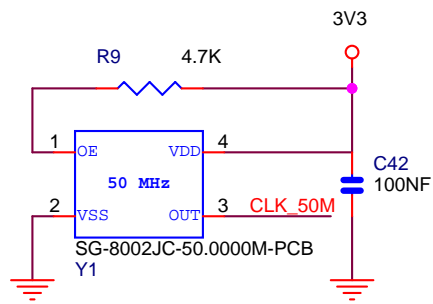

Title		
QMTECH Cyclone IV Starter Kit		
Size	Document Number	Rev
B	<QMTECH>	1
Date:	Thursday, February 28, 2019	Sheet 1 of 1

Title		
QMTECH Cyclone IV Starter Kit		
Size	Document Number	Rev
B	<QMTECH>	1
Date:	Thursday, February 28, 2019	Sheet 1 of 1

Title		
QMTECH Cyclone IV Starter Kit		
Size	Document Number	Rev
B	<QMTECH>	1
Date:	Thursday, February 28, 2019	Sheet 1 of 1

Title		
QMTECH Cyclone IV Starter Kit		
Size	Document Number	Rev
B	<Doc>	1
Date:	Thursday, February 28, 2019	Sheet 1 of 1

Title		
QMTECH Cyclone IV Starter Kit		
Size B	Document Number <Doc>	Rev 1
Date:	Thursday, February 28, 2019	Sheet 1 of 1