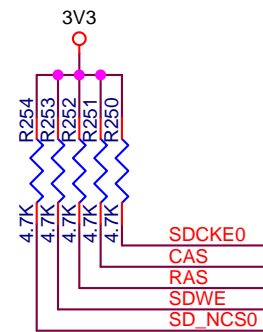

Title		
QMTECH Cyclone IV Starter Kit		
Size	Document Number	Rev
B	<QMTECH>	1
Date:	Thursday, February 28, 2019	Sheet 1 of 1

Title		
QMTECH Cyclone IV Starter Kit		
Size	Document Number	Rev
B	<QMTECH>	1
Date:	Thursday, February 28, 2019	Sheet 1 of 1

Title		
QMTECH Cyclone IV Starter Kit		
Size	Document Number	Rev
B	<QMTECH>	1
Date:	Thursday, February 28, 2019	Sheet 1 of 1

Title		
QMTECH Cyclone IV Starter Kit		
Size	Document Number	Rev
B	<Doc>	1
Date:	Thursday, February 28, 2019	Sheet 1 of 1

Title		
QMTECH Cyclone IV Starter Kit		
Size B	Document Number <Doc>	Rev 1
Date:	Thursday, February 28, 2019	Sheet 1 of 1