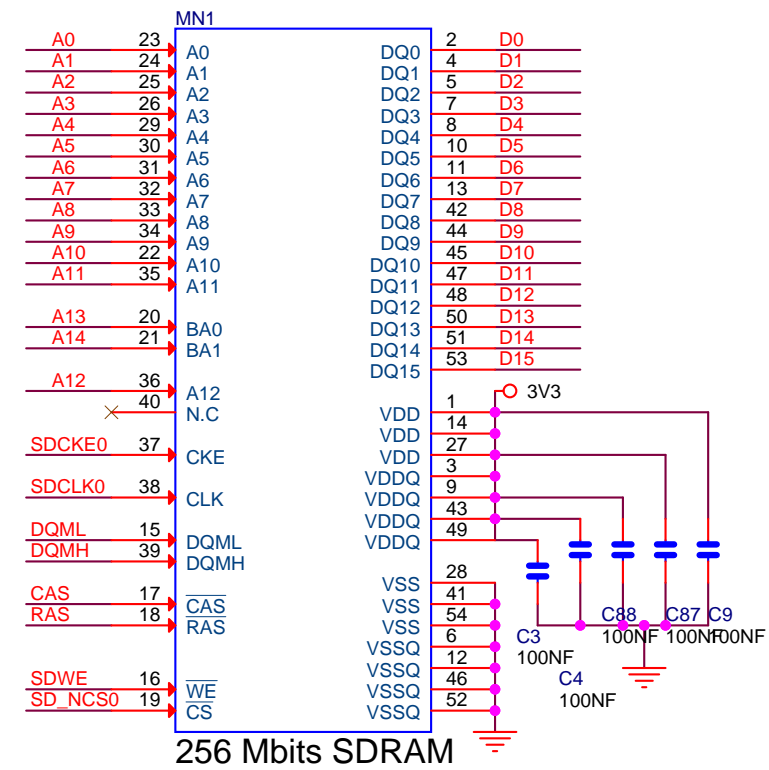

Title		
QMTECH Cyclone IV Starter Kit		
Size	Document Number	Rev
B	<QMTECH>	1
Date:	Thursday, February 28, 2019	Sheet 1 of 1

Title		
QMTECH Cyclone IV Starter Kit		
Size	Document Number	Rev
B	<QMTECH>	1
Date:	Thursday, February 28, 2019	Sheet 1 of 1

Title		
QMTECH Cyclone IV Starter Kit		
Size	Document Number	Rev
B	<QMTECH>	1
Date:	Thursday, February 28, 2019	Sheet 1 of 1

Title		
QMTECH Cyclone IV Starter Kit		
Size	Document Number	Rev
B	<Doc>	1
Date:	Thursday, February 28, 2019	Sheet 1 of 1

Title		
QMTECH Cyclone IV Starter Kit		
Size B	Document Number <Doc>	Rev 1
Date:	Thursday, February 28, 2019	Sheet 1 of 1