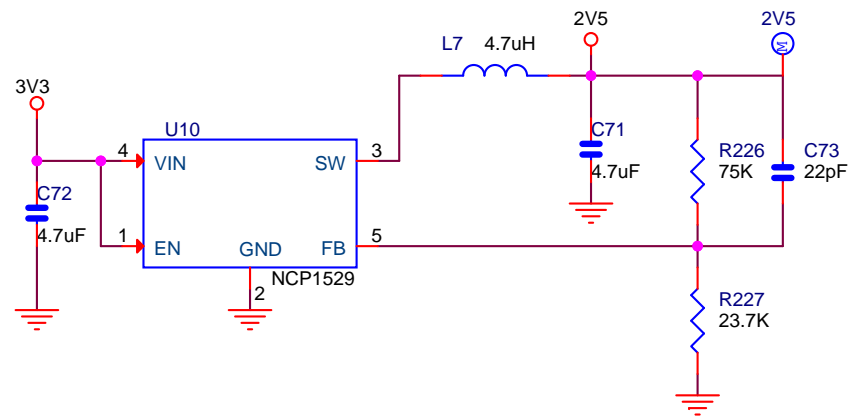

Title		
QMTECH Cyclone IV Starter Kit		
Size	Document Number	Rev
B	<QMTECH>	1
Date:	Thursday, February 28, 2019	Sheet 1 of 1

Title		
QMTECH Cyclone IV Starter Kit		
Size	Document Number	Rev
B	<QMTECH>	1
Date:	Thursday, February 28, 2019	Sheet 1 of 1

Title		
QMTECH Cyclone IV Starter Kit		
Size	Document Number	Rev
B	<QMTECH>	1
Date:	Thursday, February 28, 2019	Sheet 1 of 1

Title		
QMTECH Cyclone IV Starter Kit		
Size	Document Number	Rev
B	<Doc>	1
Date:	Thursday, February 28, 2019	Sheet 1 of 1

Title		
QMTECH Cyclone IV Starter Kit		
Size B	Document Number <Doc>	Rev 1
Date:	Thursday, February 28, 2019	Sheet 1 of 1