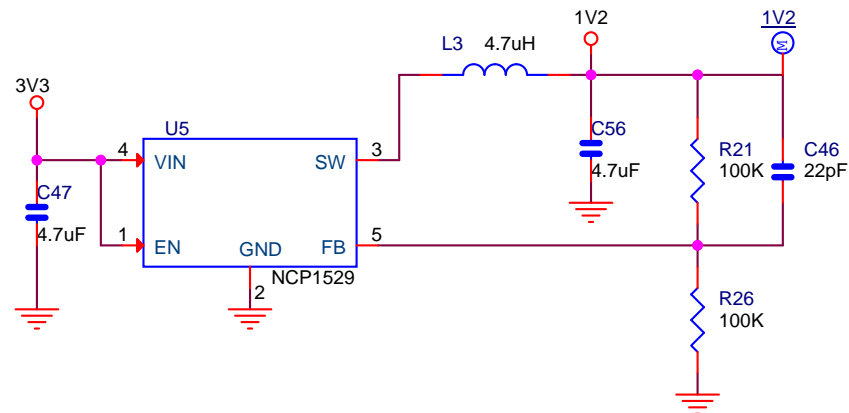

Title		
QMTECH Cyclone IV Starter Kit		
Size	Document Number	Rev
B	<QMTECH>	1
Date:	Thursday, February 28, 2019	Sheet 1 of 1

Title		
QMTECH Cyclone IV Starter Kit		
Size	Document Number	Rev
B	<QMTECH>	1
Date:	Thursday, February 28, 2019	Sheet 1 of 1

Title		
QMTECH Cyclone IV Starter Kit		
Size	Document Number	Rev
B	<QMTECH>	1
Date:	Thursday, February 28, 2019	Sheet 1 of 1

Title		
QMTECH Cyclone IV Starter Kit		
Size	Document Number	Rev
B	<Doc>	1
Date:	Thursday, February 28, 2019	Sheet 1 of 1

Title		
QMTECH Cyclone IV Starter Kit		
Size B	Document Number <Doc>	Rev 1
Date:	Thursday, February 28, 2019	Sheet 1 of 1