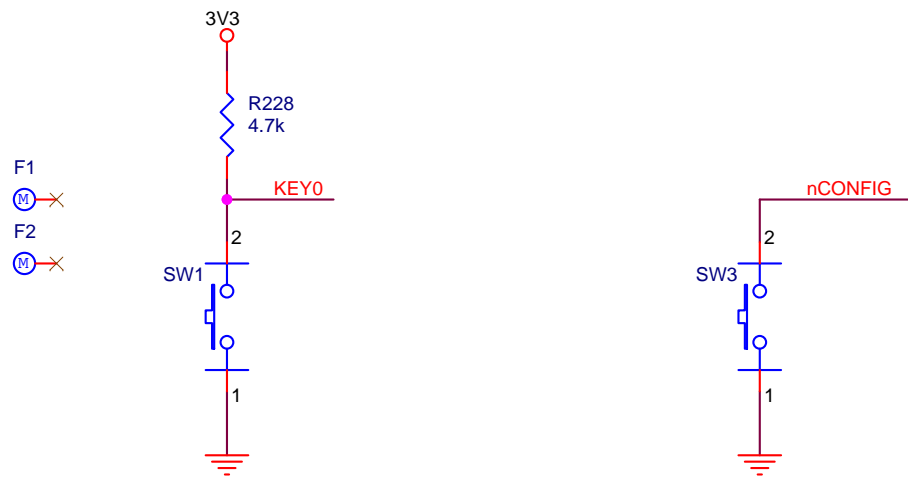

Title		
QMTECH Cyclone IV Starter Kit		
Size	Document Number	Rev
B	<QMTECH>	1
Date:	Thursday, February 28, 2019	Sheet 1 of 1

Title		
QMTECH Cyclone IV Starter Kit		
Size	Document Number	Rev
B	<QMTECH>	1
Date:	Thursday, February 28, 2019	Sheet 1 of 1

Title		
QMTECH Cyclone IV Starter Kit		
Size	Document Number	Rev
B	<QMTECH>	1
Date:	Thursday, February 28, 2019	Sheet 1 of 1

Title		
QMTECH Cyclone IV Starter Kit		
Size	Document Number	Rev
B	<Doc>	1
Date:	Thursday, February 28, 2019	Sheet 1 of 1

Title		
QMTECH Cyclone IV Starter Kit		
Size B	Document Number <Doc>	Rev 1
Date:	Thursday, February 28, 2019	Sheet 1 of 1