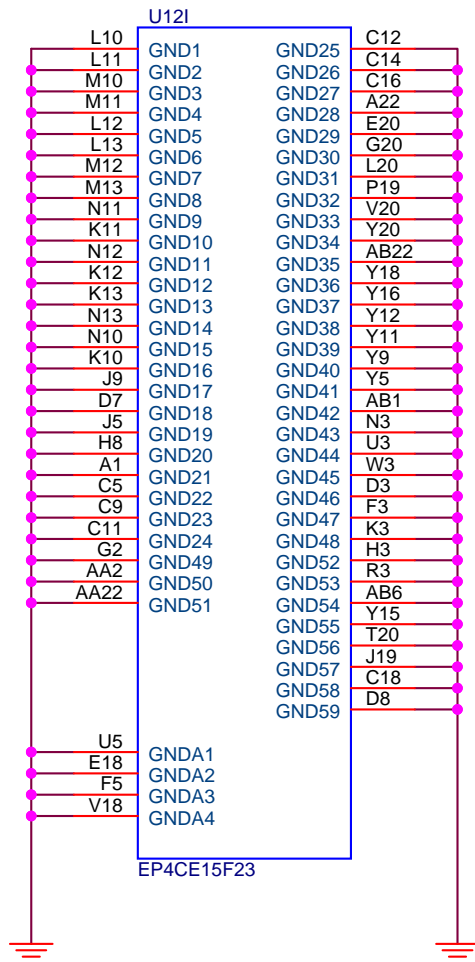

Title		
QMTECH Cyclone IV Starter Kit		
Size	Document Number	Rev
B	<QMTECH>	1
Date:	Thursday, February 28, 2019	Sheet 1 of 1

Title		
QMTECH Cyclone IV Starter Kit		
Size	Document Number	Rev
B	<QMTECH>	1
Date:	Thursday, February 28, 2019	Sheet 1 of 1

Title		
QMTECH Cyclone IV Starter Kit		
Size	Document Number	Rev
B	<QMTECH>	1
Date:	Thursday, February 28, 2019	Sheet 1 of 1

Title		
QMTECH Cyclone IV Starter Kit		
Size	Document Number	Rev
B	<Doc>	1
Date:	Thursday, February 28, 2019	Sheet 1 of 1

Title		
QMTECH Cyclone IV Starter Kit		
Size B	Document Number <Doc>	Rev 1
Date:	Thursday, February 28, 2019	Sheet 1 of 1