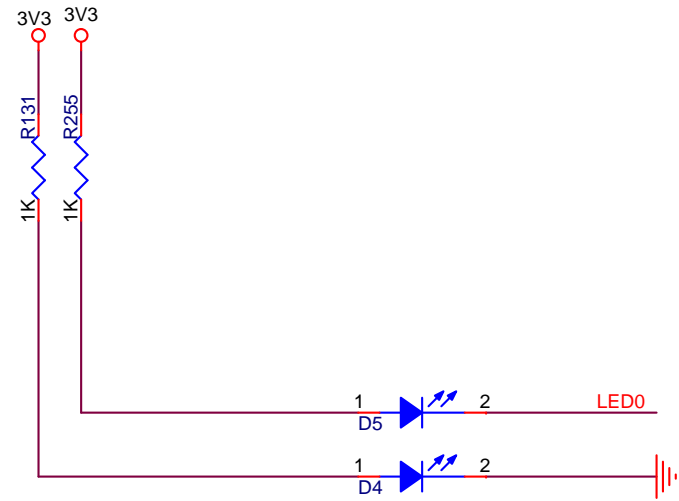

Title		
QMTECH Cyclone IV Starter Kit		
Size	Document Number	Rev
B	<QMTECH>	1
Date:	Thursday, February 28, 2019	Sheet 1 of 1

Title		
QMTECH Cyclone IV Starter Kit		
Size	Document Number	Rev
B	<QMTECH>	1
Date:	Thursday, February 28, 2019	Sheet 1 of 1

Title		
QMTECH Cyclone IV Starter Kit		
Size	Document Number	Rev
B	<QMTECH>	1
Date:	Thursday, February 28, 2019	Sheet 1 of 1

Title		
QMTECH Cyclone IV Starter Kit		
Size	Document Number	Rev
B	<Doc>	1
Date:	Thursday, February 28, 2019	Sheet 1 of 1

Title		
QMTECH Cyclone IV Starter Kit		
Size B	Document Number <Doc>	Rev 1
Date:	Thursday, February 28, 2019	Sheet 1 of 1