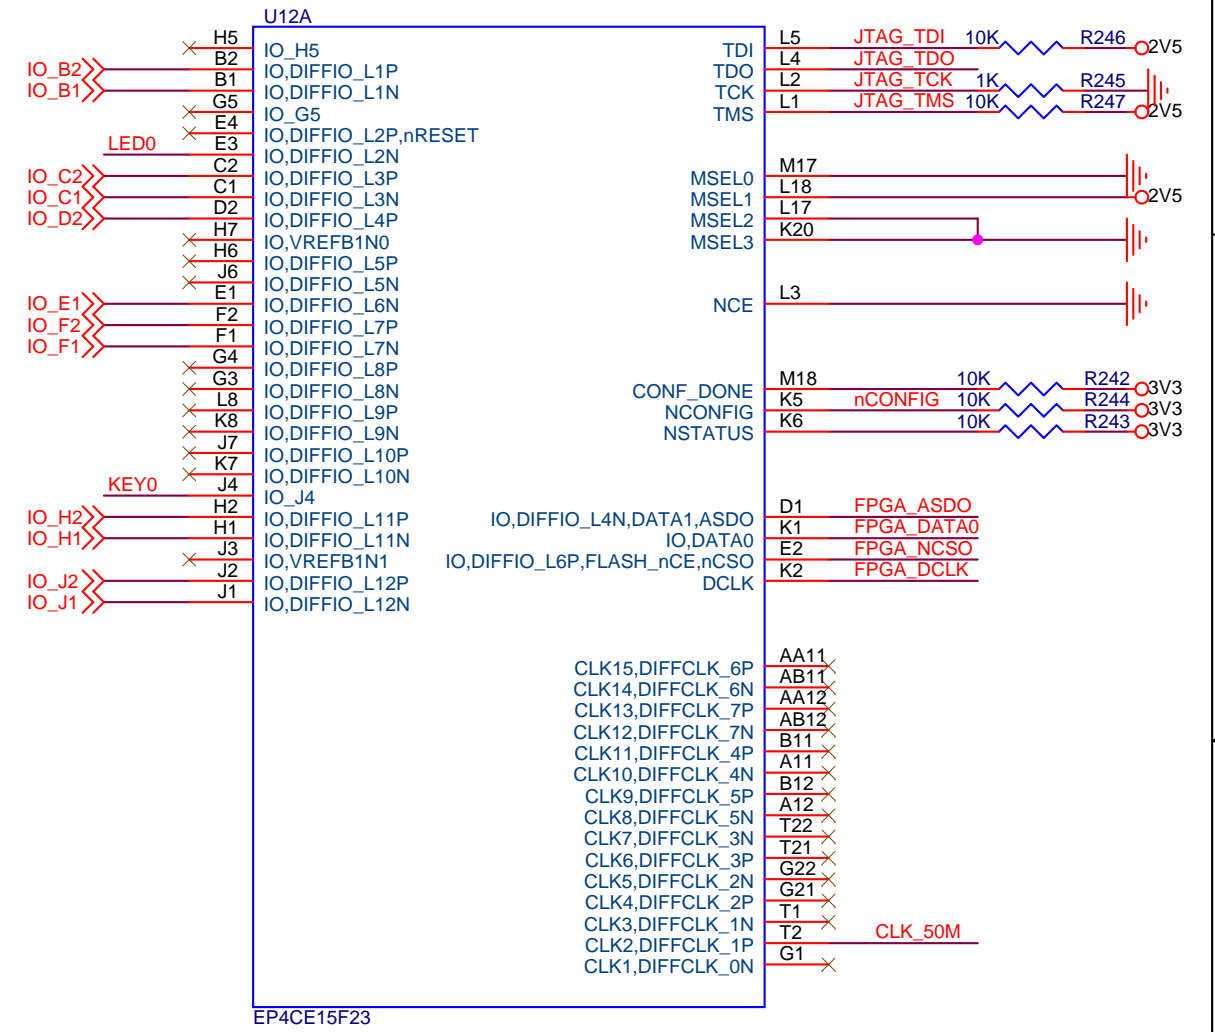

Title		
QMTECH Cyclone IV Starter Kit		
Size	Document Number	Rev
B	<QMTECH>	1
Date:	Thursday, February 28, 2019	Sheet 1 of 1

Title		
QMTECH Cyclone IV Starter Kit		
Size	Document Number	Rev
B	<QMTECH>	1
Date:	Thursday, February 28, 2019	Sheet 1 of 1

Title		
QMTECH Cyclone IV Starter Kit		
Size	Document Number	Rev
B	<QMTECH>	1
Date:	Thursday, February 28, 2019	Sheet 1 of 1

Title		
QMTECH Cyclone IV Starter Kit		
Size	Document Number	Rev
B	<Doc>	1
Date:	Thursday, February 28, 2019	Sheet 1 of 1

Title		
QMTECH Cyclone IV Starter Kit		
Size B	Document Number <Doc>	Rev 1
Date:	Thursday, February 28, 2019	Sheet 1 of 1