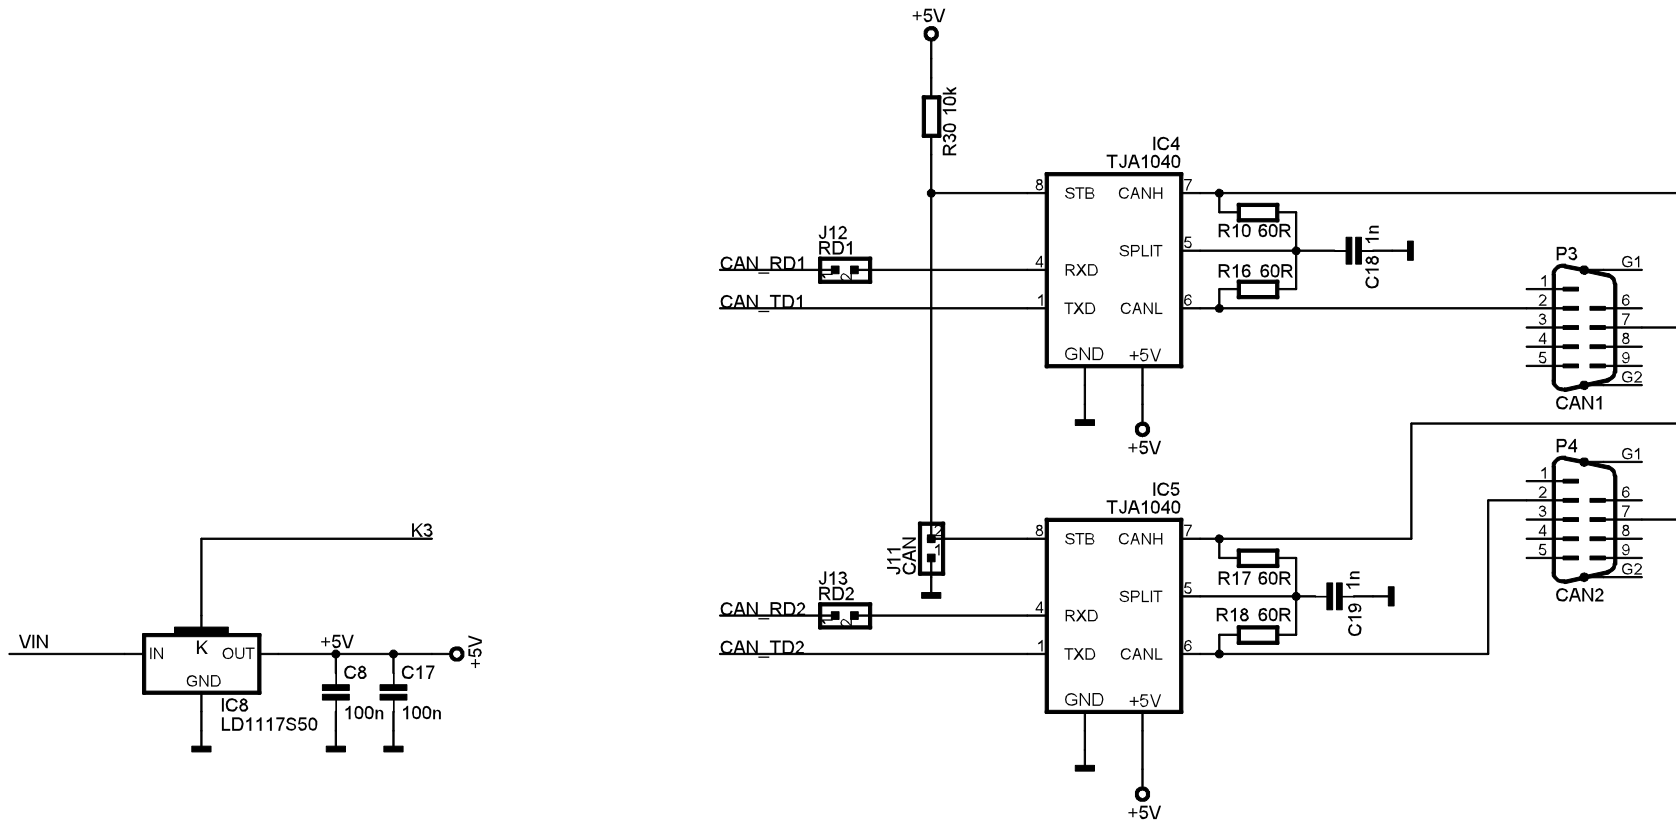

KEIL SOFTWARE

Project-Version: MCB2100-v21
 Date / Time: 21.11.2003 14:35:36

CAN-Part

KEIL SOFTWARE	
Project-Version:	MCB2100-v21
Date / Time:	21.11.2003 14:35:36